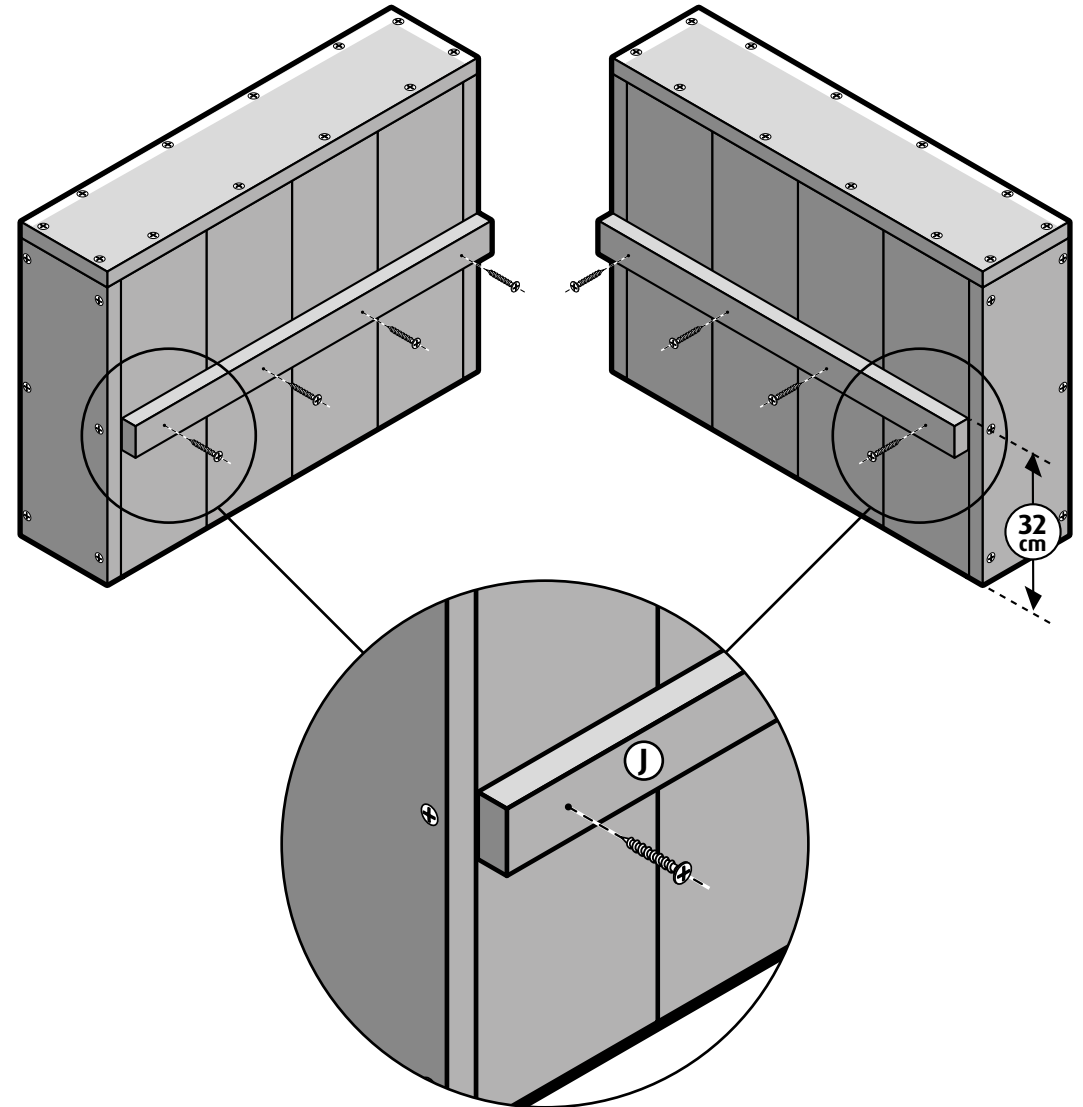

Steigerhout - Bank XL stappenplan

1 Armleuningen