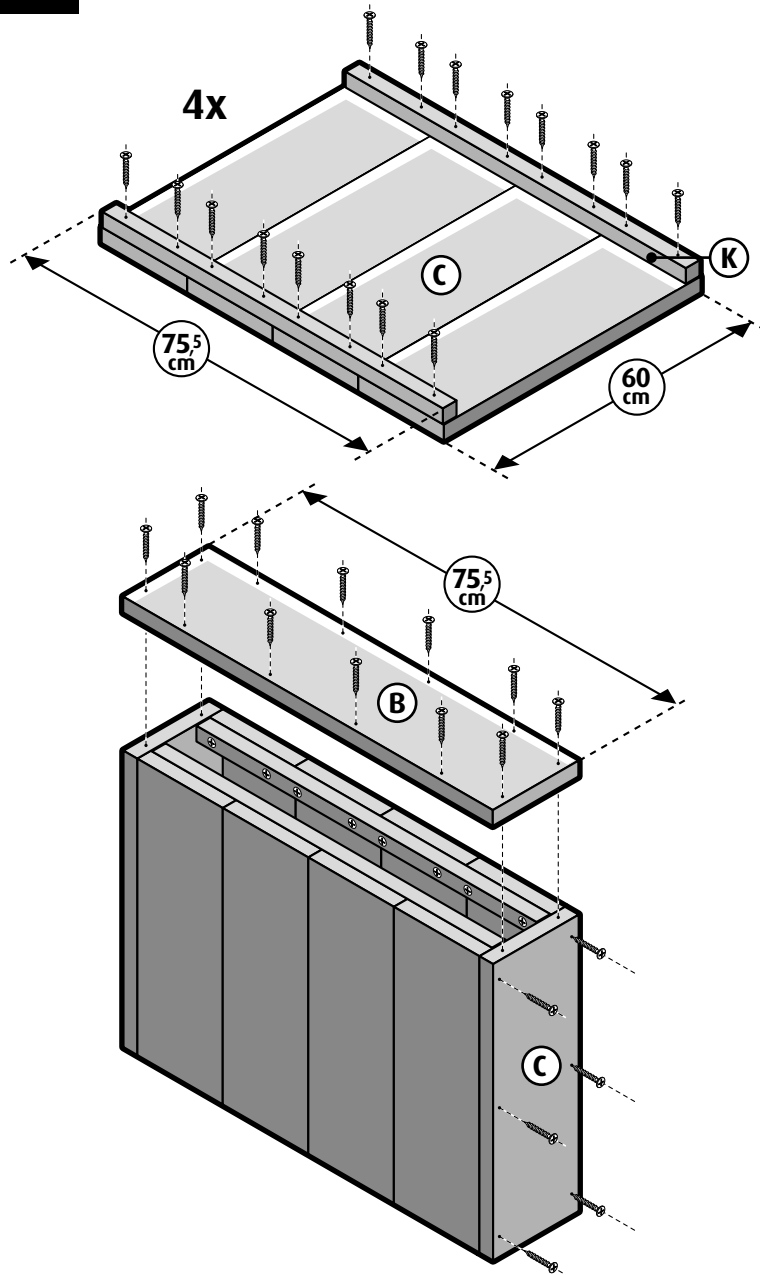

Steigerhout - Bank XL stappenplan

1 Armleuningen